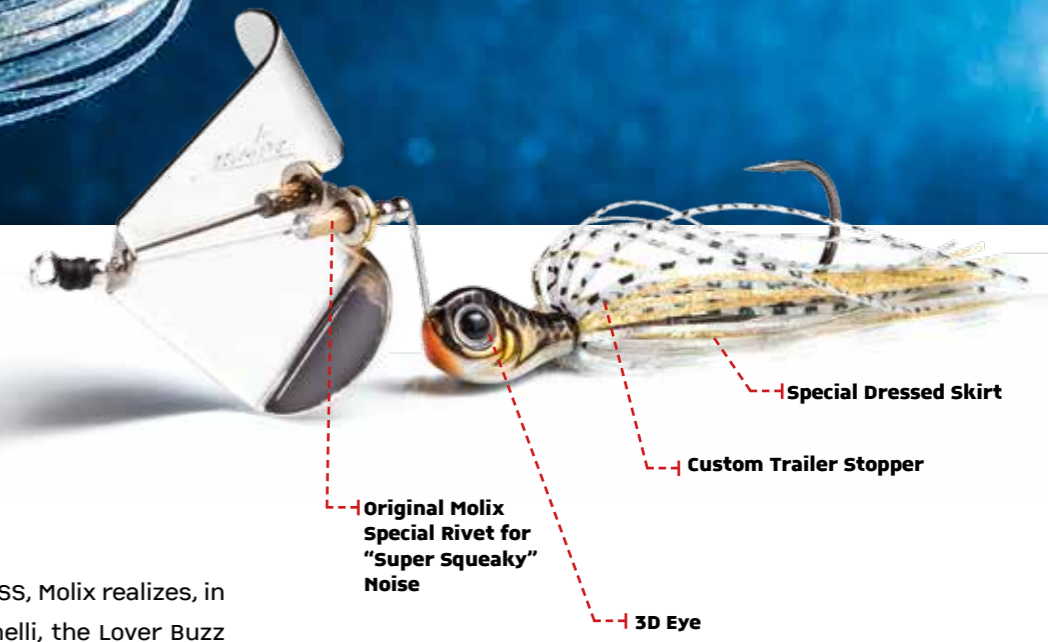

130 | Black Blue Bug

NEW COLOR

Exclusive Reverse Shovel Lip for Special Vibration Action

Weight 1/2 oz - Hook size 3/0  
Weight 3/8 oz - Hook size 3/0 Rattlin'

The Lover is a Mike Iaconelli signature lure built with the latest and most performing materials available, such as the special grade ABS body. When matched with our exclusive "reverse shovel lip," the Lover exceeds any known action when it comes to scanning the water and searching for predators. It can be used with ease in heavy cover with the single high performance hook rigged with a special stop for trailers. For structure free water or short striking fish, use the version with the special dressed treble hook. The Molix Lover Skirted Vibration Jig can accommodate a wide range of soft plastic trailers. However, the Molix RA Shad Swim-bait is the recommended soft plastic trailer. Available in a range of proven colors, the Molix Lover Skirted Vibration Jig is perfect for fishing around timber, rip rap, boat docks or other aquatic vegetation. Sinking with slow retrieve and shallow with fast retrieve.

**Weight: 1/4 OZ - Hook size 2/0**

After the famous Lover Buzz SS, Molix realizes, in collaboration with Mike Iaconelli, the Lover Buzz SS Junior. Compared to the first, the body and the lip appear greatly reduced to obtain an inline buzz to be used with a light equipment, for an approach less invasive than a traditional buzz bait. Its vibrations on the surface, more discreet, the special "squeaky" noise, and its compact size can stimulate the attack of apathetic and mistrustful fishes. It is effective in spots with high fishing pressure.