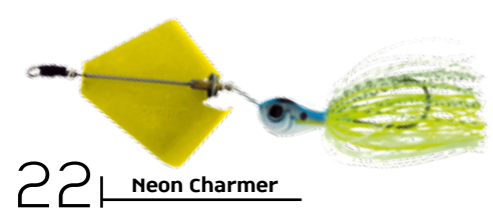

Ike signature baits