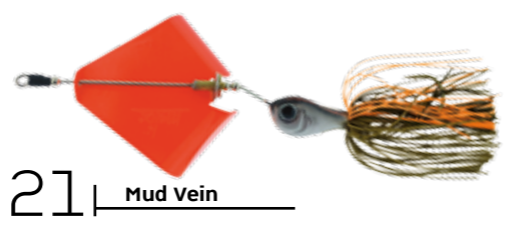

Ike signature baits