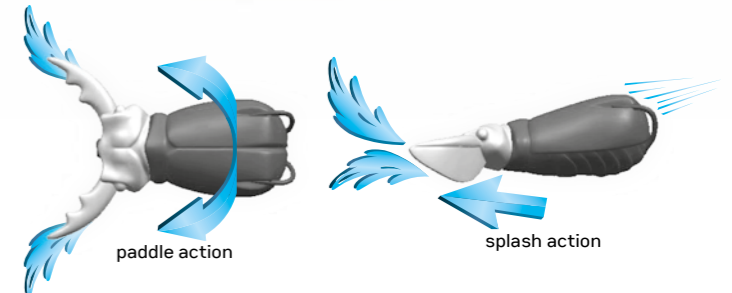

**Weight: 3/8 oz - Length: 2.3/8 in**

The Sneaky Frog Baby perfectly combines the points of strength of a frog lure with the finesse topwater bait it's born to be used skipping, walking the dog, or simply letting it slide on top of the water. A unique and innovative swimming action. The lifelike skin and 3D colors give it a captivating and particularly attracting pattern.

221 | **Black Red Stripes**  
Supernato Beetle  
Supernato Beetle

250 | **NEW COLOR** Bumblebee  
Supernato Beetle  
Supernato Beetle

Weight 5/8 oz - Length 3 in

The new Supernato Beetle is unique and extraordinarily versatile. Easy to fish and good for all the open waters as well as heavy cover or intense vegetation. Its natural "paddle and splash" action during retrieves drives the fish crazy!. It's built with a special soft body and a strong double hook for an easy hook-up. The Supernato Beetle has been tested and approved by the Elite Pro Angler and Bassmaster Classic Champion Mike Iaconelli.

Weight: 3/16 oz - Length: 2 in

The Supernato Beetle Baby is the smaller version of the Supernato Beetle, another creation of Molix in collaboration with Mike Iaconelli. It retains the same characteristics and the same swimming action of his older brother, all in a body of only 4 cm. The best way to use it is with light equipment, in open water or in spot with vegetation. High speed and linear retrievals are the best way to use this lure, without hesitation and with a good trim. It can be used with an action of twitching that imitate a small insect that has fallen into the water, it also stimulates the most apathetic and suspicious bass predatory instinct. The double hook, small but tough, will help you to fight large fishes, despite the very small size of the lure.