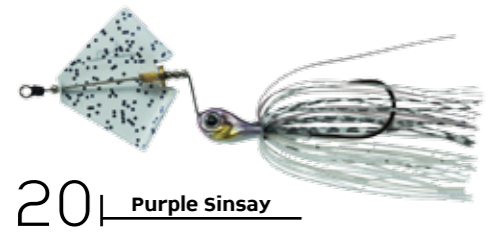

130 | Black Blue Bug

NEW COLOR

Exclusive Reverse Shovel Lip for Special Vibration Action

Weight 1/2 oz - Hook size 3/0  
Weight 3/8 oz - Hook size 3/0 Rattlin'

The Lover is a Mike Iaconelli signature lure built with the latest and most performing materials available, such as the special grade ABS body. When matched with our exclusive "reverse shovel lip," the Lover exceeds any known action when it comes to scanning the water and searching for predators. It can be used with ease in heavy cover with the single high performance hook rigged with a special stop for trailers. For structure free water or short striking fish, use the version with the special dressed treble hook. The Molix Lover Skirted Vibration Jig can accommodate a wide range of soft plastic trailers. However, the Molix RA Shad Swim-bait is the recommended soft plastic trailer. Available in a range of proven colors, the Molix Lover Skirted Vibration Jig is perfect for fishing around timber, rip rap, boat docks or other aquatic vegetation. Sinking with slow retrieve and shallow with fast retrieve.

**Weight: 1/4 OZ - Hook size 2/0**

After the famous Lover Buzz SS, Molix realizes, in collaboration with Mike Iaconelli, the Lover Buzz SS Junior. Compared to the first, the body and the lip appear greatly reduced to obtain an inline buzz to be used with a light equipment, for an approach less invasive than a traditional buzz bait. Its vibrations on the surface, more discreet, the special "squeaky" noise, and its compact size can stimulate the attack of apathetic and mistrustful fishes. It is effective in spots with high fishing pressure.