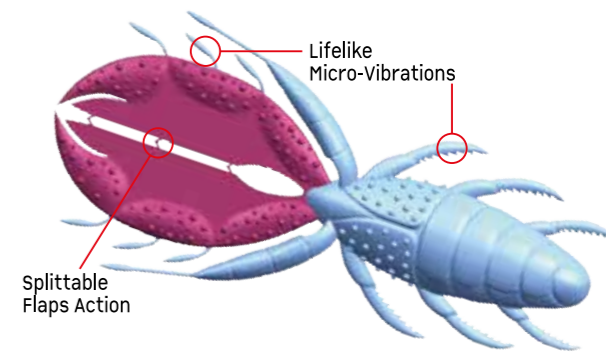

137 | Candy Craw

156 | Watermelon Candy

**NEW COLOR**

**Length: 4 in 5 pcs. per pack**

The new Molix Creature is a perfect combination of details and functionality. The special appendices give it a kind of micro-vibrations that combined with the flap action make it a special lure.

A real unique Molix lifelike action that can let you conceive soft bait fishing from a different perspective.

**CREATURE 4"**  
REGISTERED DESIGN

think. fish.

04 | Black Red Flake

18 | Bloody Pumpkin

30 | Orange Pumpkin

The innovative Molix SC Bug is a perfect combination of details and funtionality. The special appendices give it a kind of micro-vibrations that combined with the hollow ball on the tail make it a special lure.