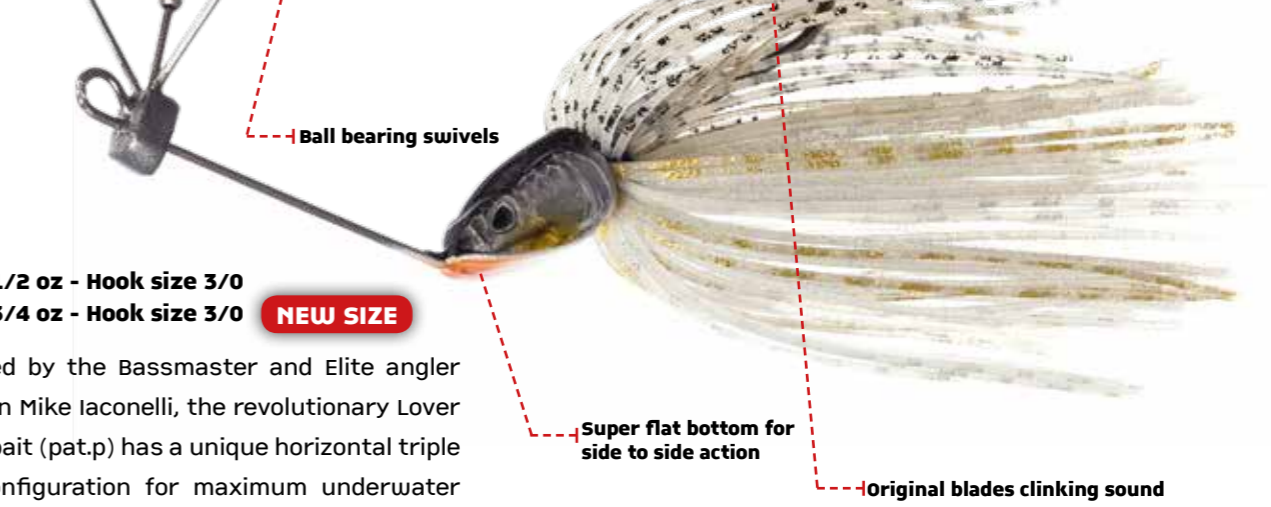

21 | Mud Vein

22 | Neon Charmer

23 | Blue Gill

Weight: 1/2 oz - Hook size 3/0

After over two years of studies and tests under any fishing condition, the Lover Titanium spinnerbait come true. Developed with a new assembling concept that use a special wire-head connection, this spinnerbait guarantee an high security level with enhanced capability power. The special Titanium-Nickel wire used to build it will amplify the vibrations emitted by the blades, this will make this spinnerbait particularly effective on finicky fish and in high pressured waters. The special colors for the USA market have been selected by U.S. pros like Mike Iaconelli. Available as DW (Double Willow).

Super flat bottom for side to side action

Realistic fish head and precision balance

**NEW**  
**LOVER**  
**TITANIUM**  
*Spinnerbait*  
 PAT.P.

23 | Blue Gill

Weight 1/2 oz - Hook size 3/0  
 Weight 3/4 oz - Hook size 3/0 **NEW SIZE**

Developed by the Bassmaster and Elite angler Champion Mike Iaconelli, the revolutionary Lover Spinnerbait (pat.p) has a unique horizontal triple blade configuration for maximum underwater vibration and flash on the exclusive umbrella style presentation. The realistic fish head also offers precise balance during any retrieve and is killer when fished as a drop bait. From it's profile and head shape, to every cosmetic detail like lifelike eyes and fine-cut, color grading skirt patterns, this bait will mesmerize the fish! The Lover Spinnerbait is also available in the special "Ike" signature color and the skirts are hand tied, providing a more natural profile and flow! Equipped with a high performance OMTD super strong U.S. approved single hook, these lures are your next secret fish catching weapon!