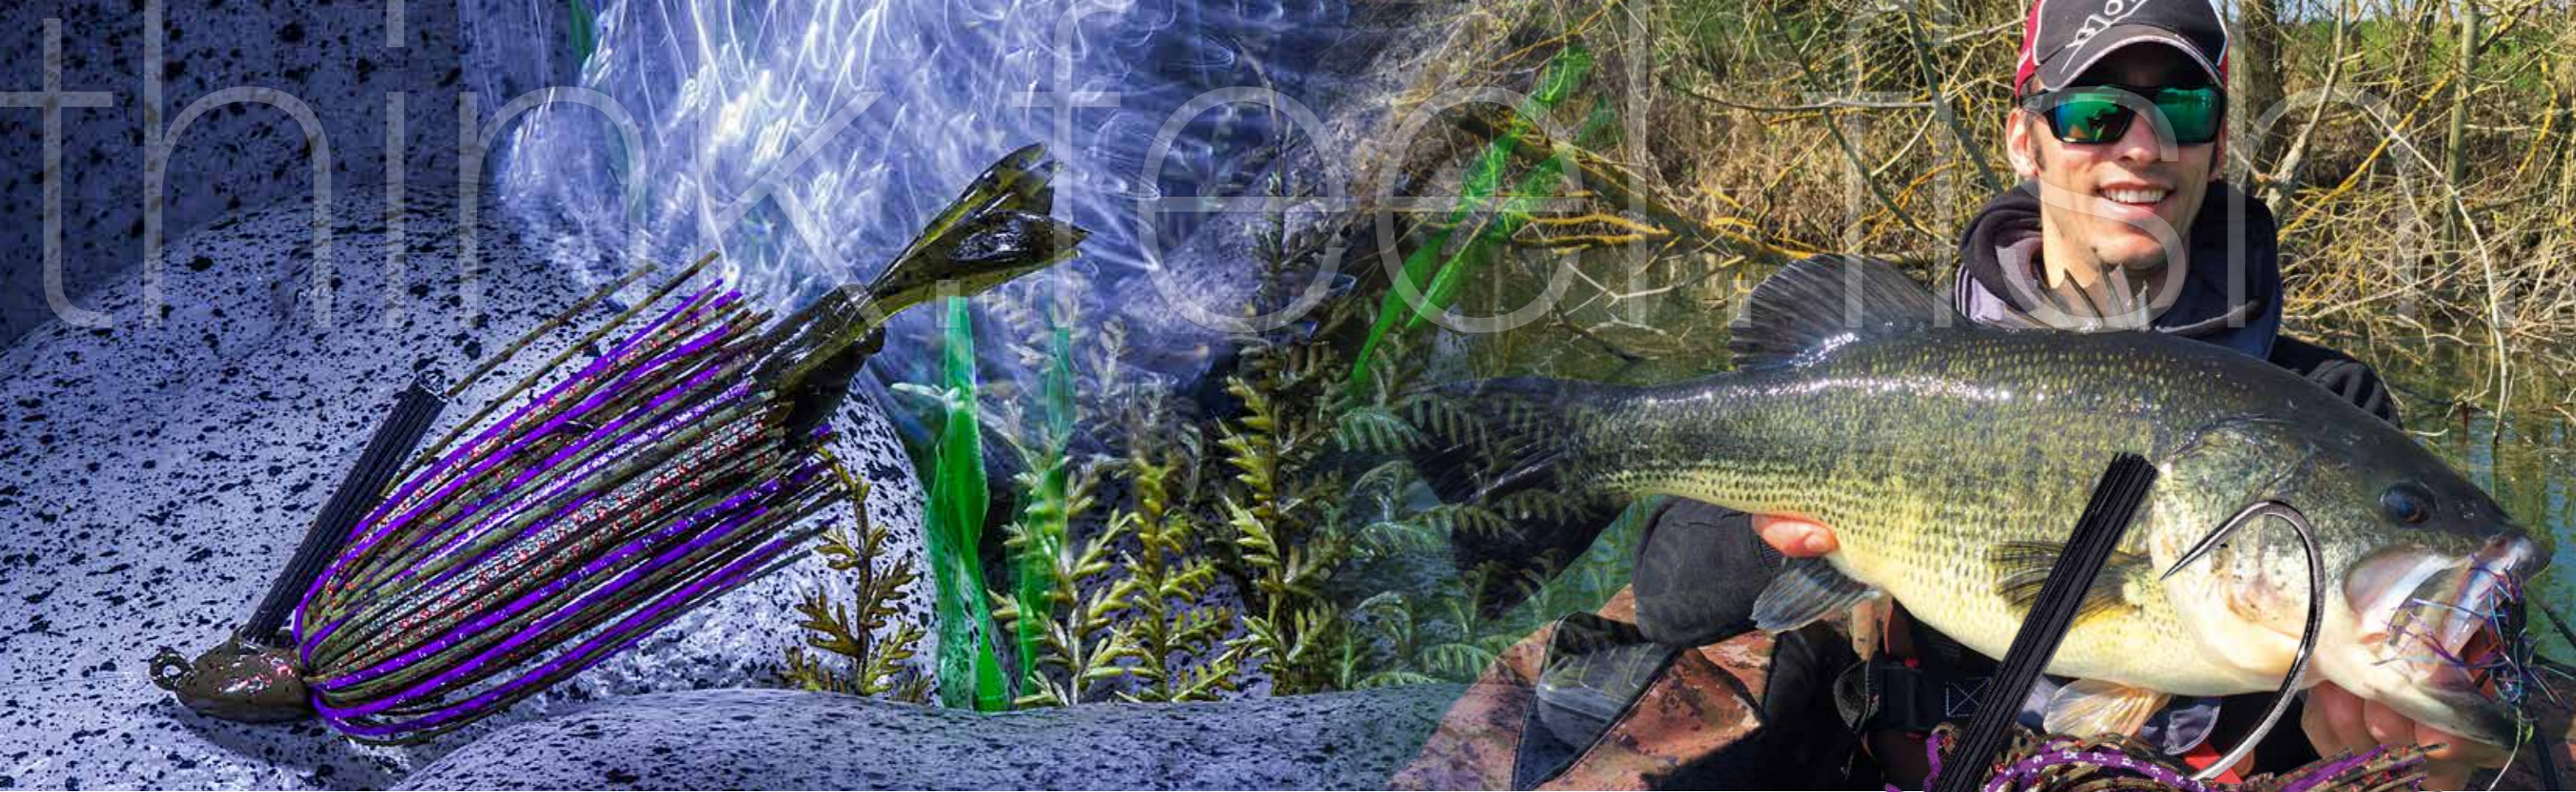

NEW COLOR

NEW COLOR

Weights 1/2 oz - 3/8 oz

The Tenax is a jig designed to operate at its best in the densest vegetation and thickest cover. The head, an exclusive bullet-shaped design, facilitates a greater penetration even in the most intricate fishing conditions. The high efficiency of the weed guard is guaranteed by the fibers adjusted to the weight of the jig in order to reduce the risk of snagging. This U.S. Edition Tenax is built with the OMTD OH1900 hook featuring a wider gap which performs also with big trailers that give a visible stand up effect. The hook point design allows better hook up and reduces the lost of the fish during the fight and retrieve. The skirt is made with an innovative "fine cut" silicone, which provides it a very realistic and natural motion, called "LSS" (Live Skirt System).

[TENAX - JIG]
FLIPPING & HEAVY COVER
Wide Gap