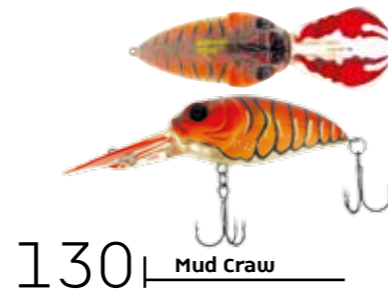

**NEW**  
**SCULPO XD**

05 | Alqueva Craw

126 | MX Ghost Minnow

130 | Mud Craw

145 | Blue Gill

201 | Moss Brown Craw

208 | Spring Craw

**Action: Floating**  
**Weight 1/2 oz**  
**Length 2.1/4 in**  
**6 to 8 Feet Deep Range**