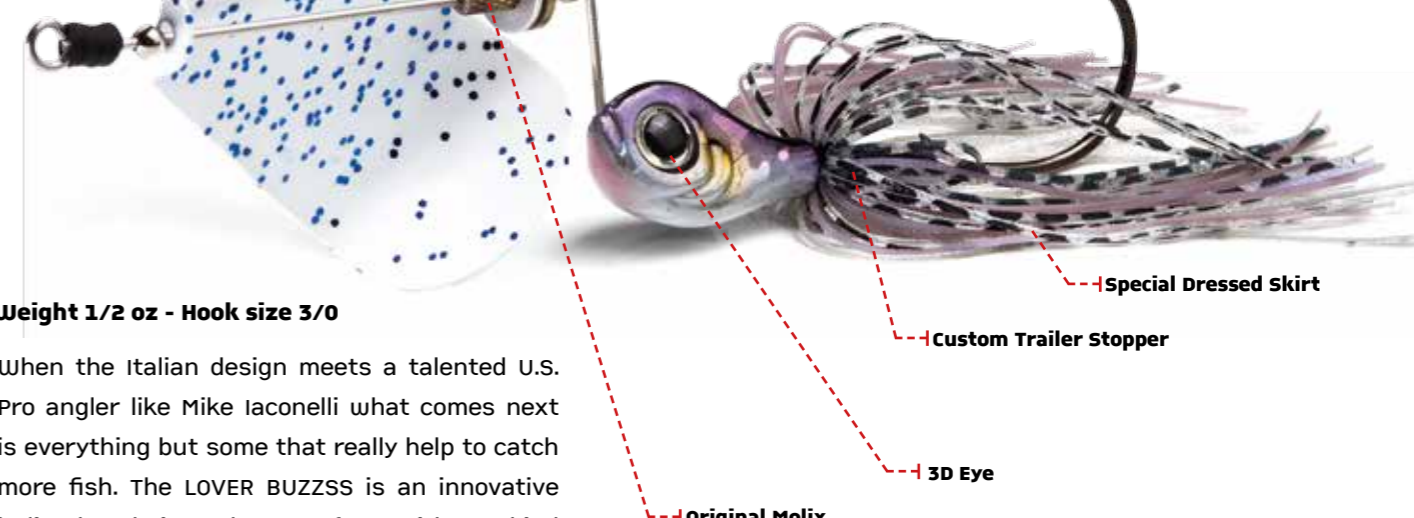

Weight 1/2 oz - Hook size 3/0

When the Italian design meets a talented U.S. Pro angler like Mike Iaconelli what comes next is everything but some that really help to catch more fish. The LOVER BUZZSS is an innovative in-line buzzbait made to perform with any kind of predator and conditions. Precise casts and excellent distances even with strong wind. It features a special loud sounds underwater that attract lot more fish.

- Special Dressed Skirt
- Custom Trailer Stopper
- 3D Eye
- Original Molix Special Rivet for "Super Squeaky" Noise