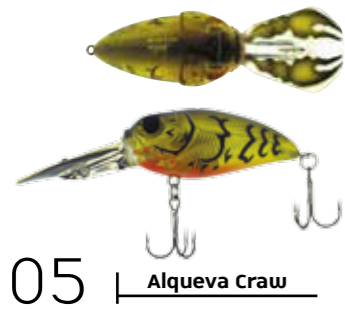

05 | Alqueva Craw