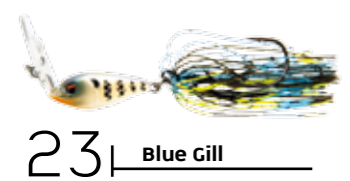

23 | Blue Gill

Weight 1/2 oz - Hook size 3/0  
 Weight 3/4 oz - Hook size 3/0 **NEW SIZE**

Developed by the Bassmaster and Elite angler Champion Mike Iaconelli, the revolutionary Lover Spinnerbait (pat.p) has a unique horizontal triple blade configuration for maximum underwater vibration and flash on the exclusive umbrella style presentation. The realistic fish head also offers precise balance during any retrieve and is killer when fished as a drop bait. From it's profile and head shape, to every cosmetic detail like lifelike eyes and fine-cut, color grading skirt patterns, this bait will mesmerize the fish! The Lover Spinnerbait is also available in the special "Ike" signature color and the skirts are hand tied, providing a more natural profile and flow! Equipped with a high performance OMTD super strong U.S. approved single hook, these lures are your next secret fish catching weapon!

Ike signature baits

02 | White Chart

07 | Special White

08 | Bait Fish

15 | Charming Shad

23 | Blue Gill

104 | Black Blue

109 | Spanish Craw